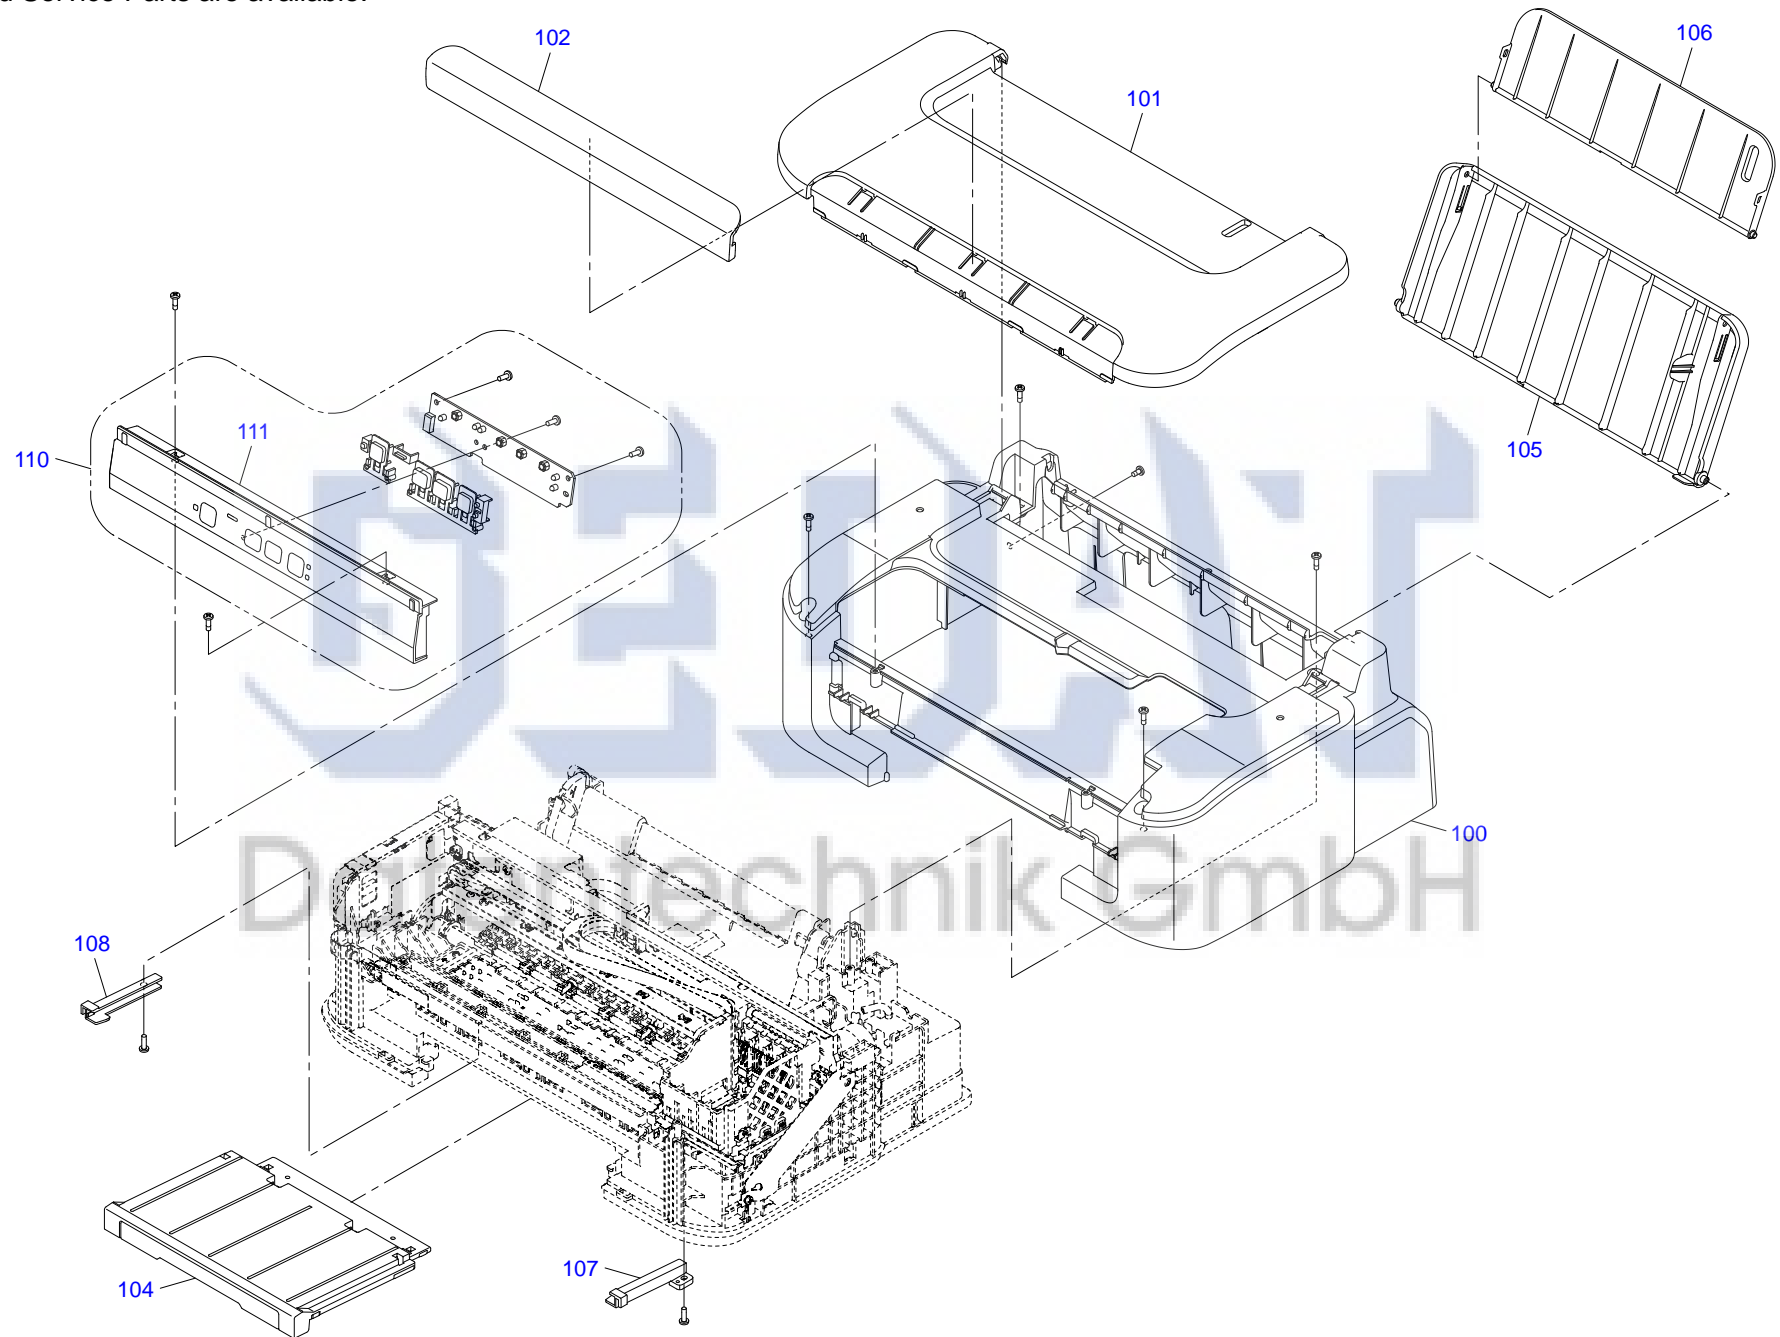

Only numbered Service Parts are available.

Daten-technik GmbH

Only numbered Service Parts are available.

PX-105/WF-2010

No.02

Rev.01 CC40-CASE-011

Only numbered Service Parts are available.

Only numbered Service Parts are available.