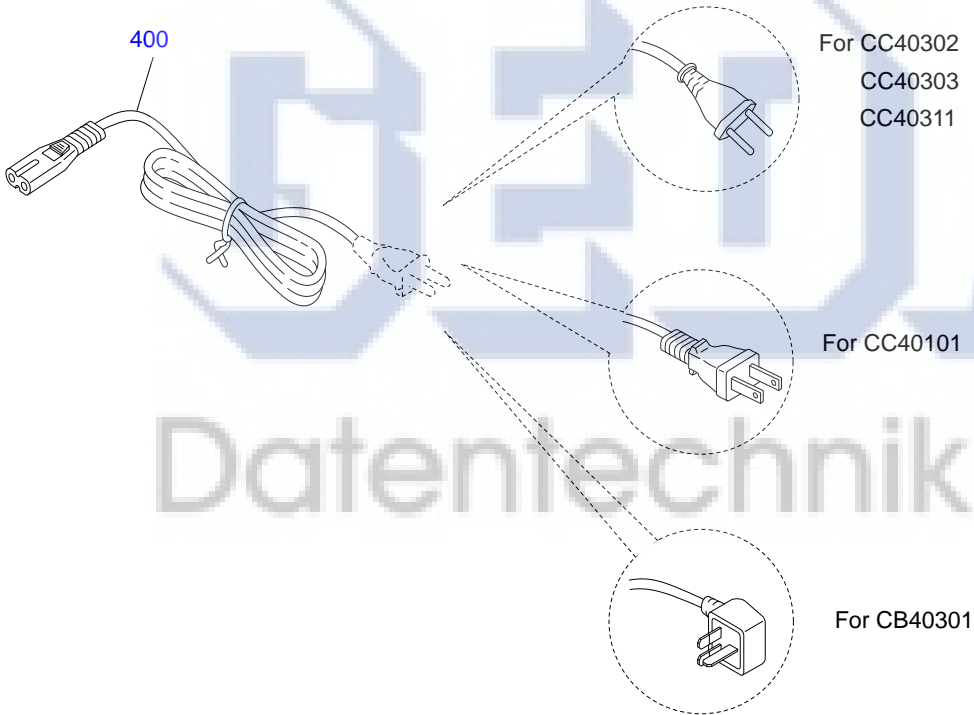

Only numbered Service Parts are available.

Daten-technik GmbH

Only numbered Service Parts are available.

PX-105/WF-2010

No.02

Rev.01 CC40-CASE-011

Only numbered Service Parts are available.

Only numbered Service Parts are available.