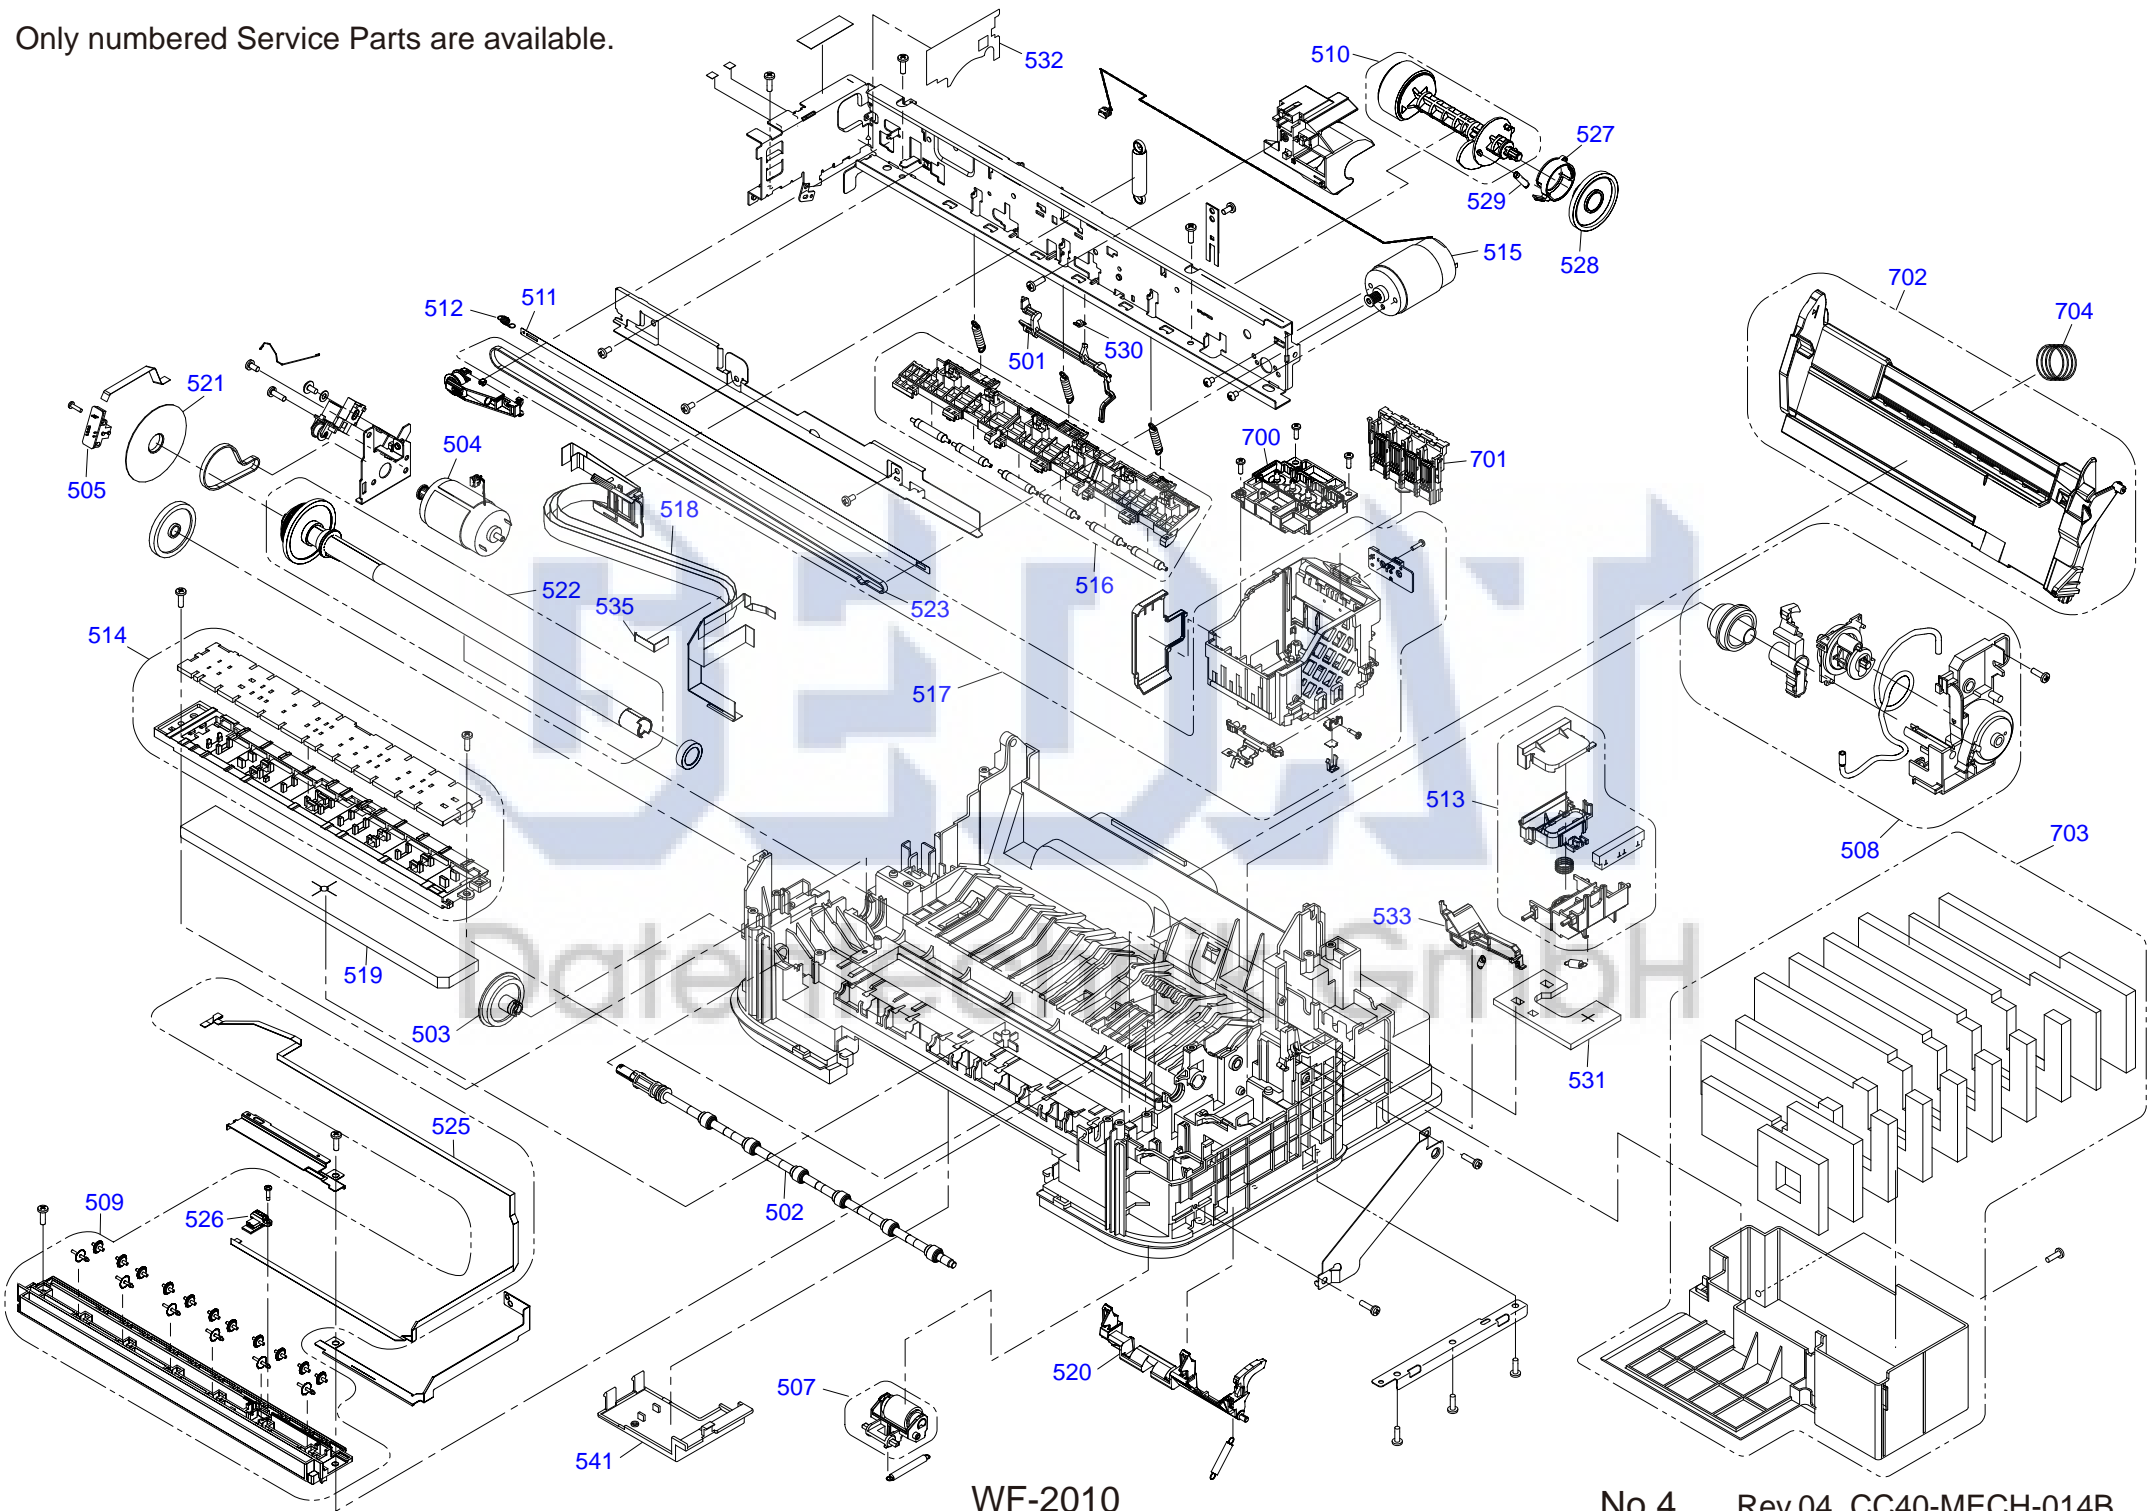

Only numbered Service Parts are available.

Daten-technik GmbH

Only numbered Service Parts are available.

PX-105/WF-2010

No.02

Rev.01 CC40-CASE-011

Only numbered Service Parts are available.

Only numbered Service Parts are available.

WF-2010

No.4

Rev.04 CC40-MECH-014B