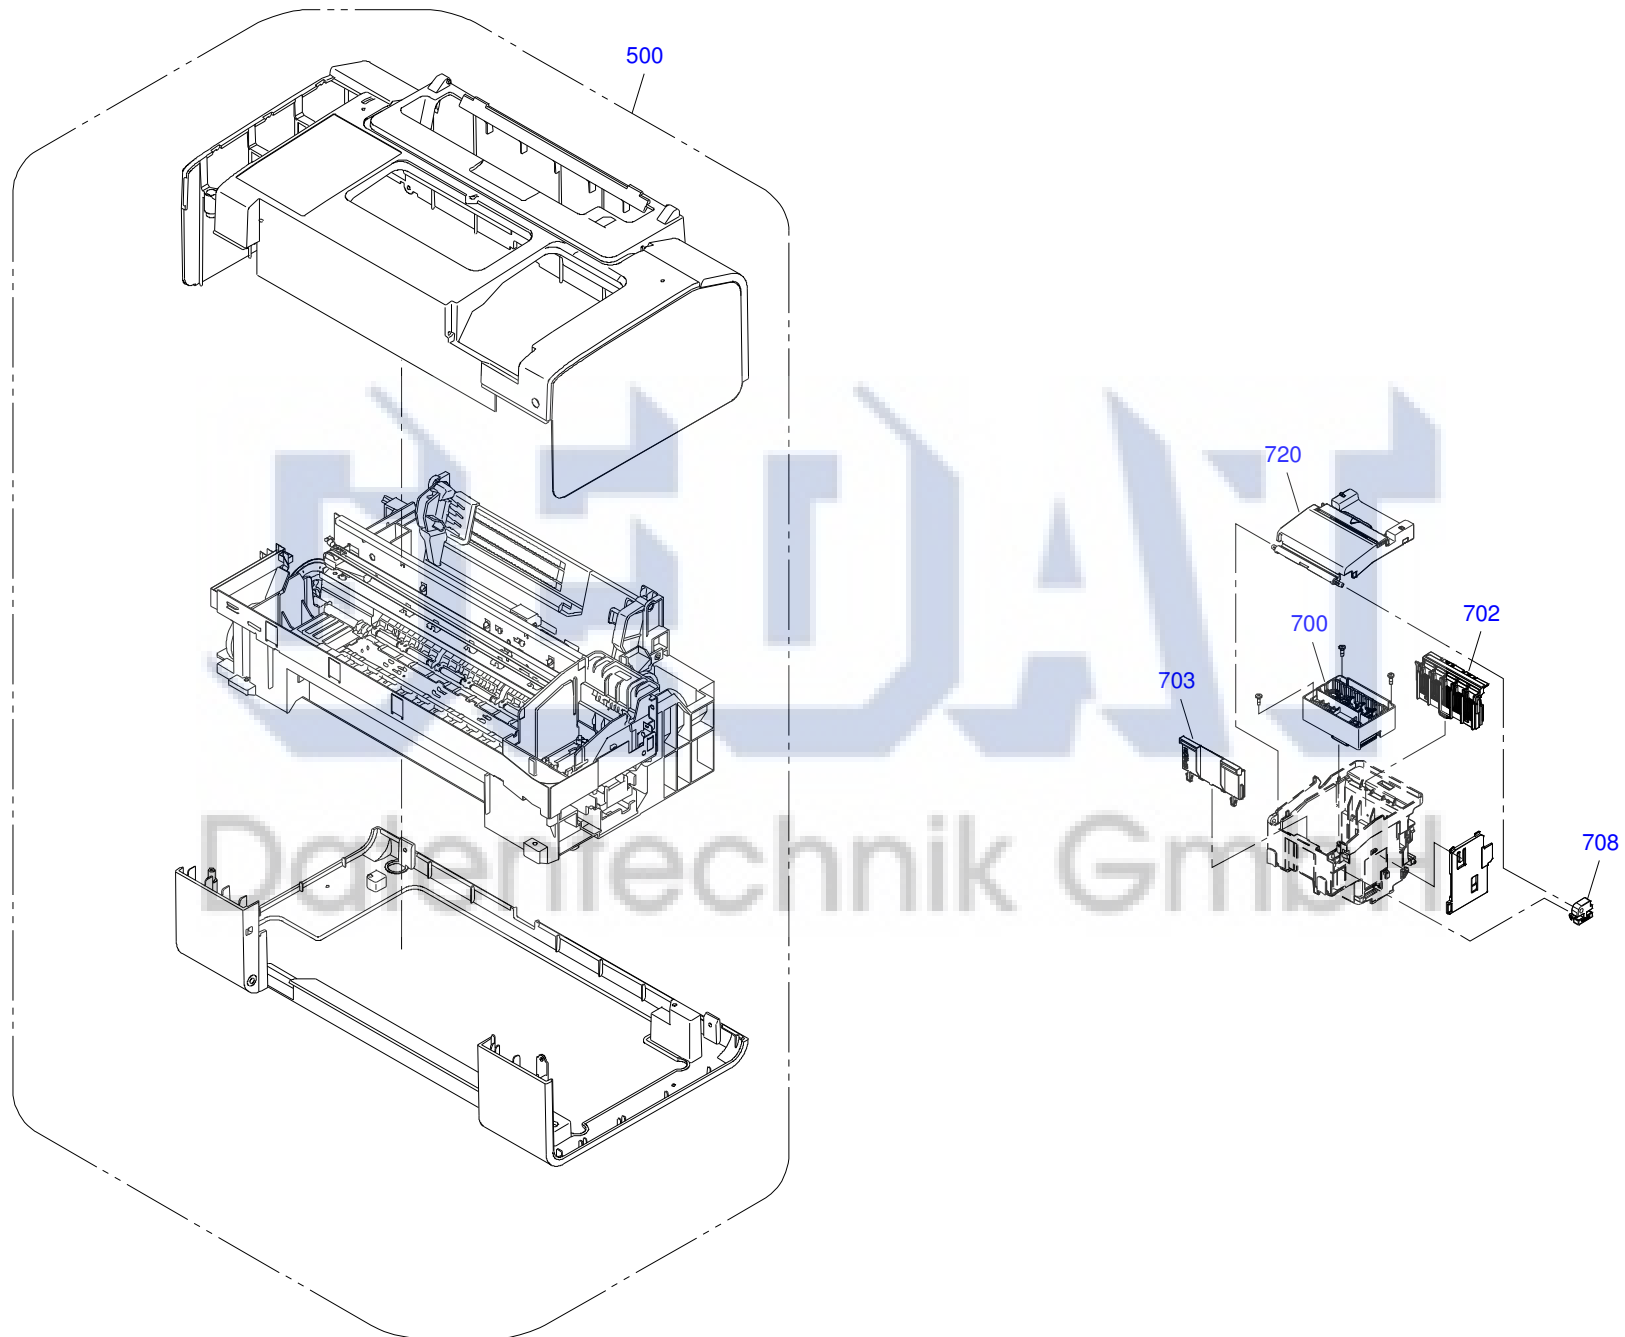

Only numbered Service Parts
are available.

WORK FORCE 310 / EPSON STYLUS OFFICE TX510FN / TX515FN / BX310FN / EPSON ME OFFICE 650FN

No.4

Rev.03 CA49-MECH-013

Only numbered Service Parts
are available.

WORK FORCE 310 / 315 / EPSON STYLUS OFFICE TX510FN / TX515FN / BX310FN / ME OFFICE 650FN