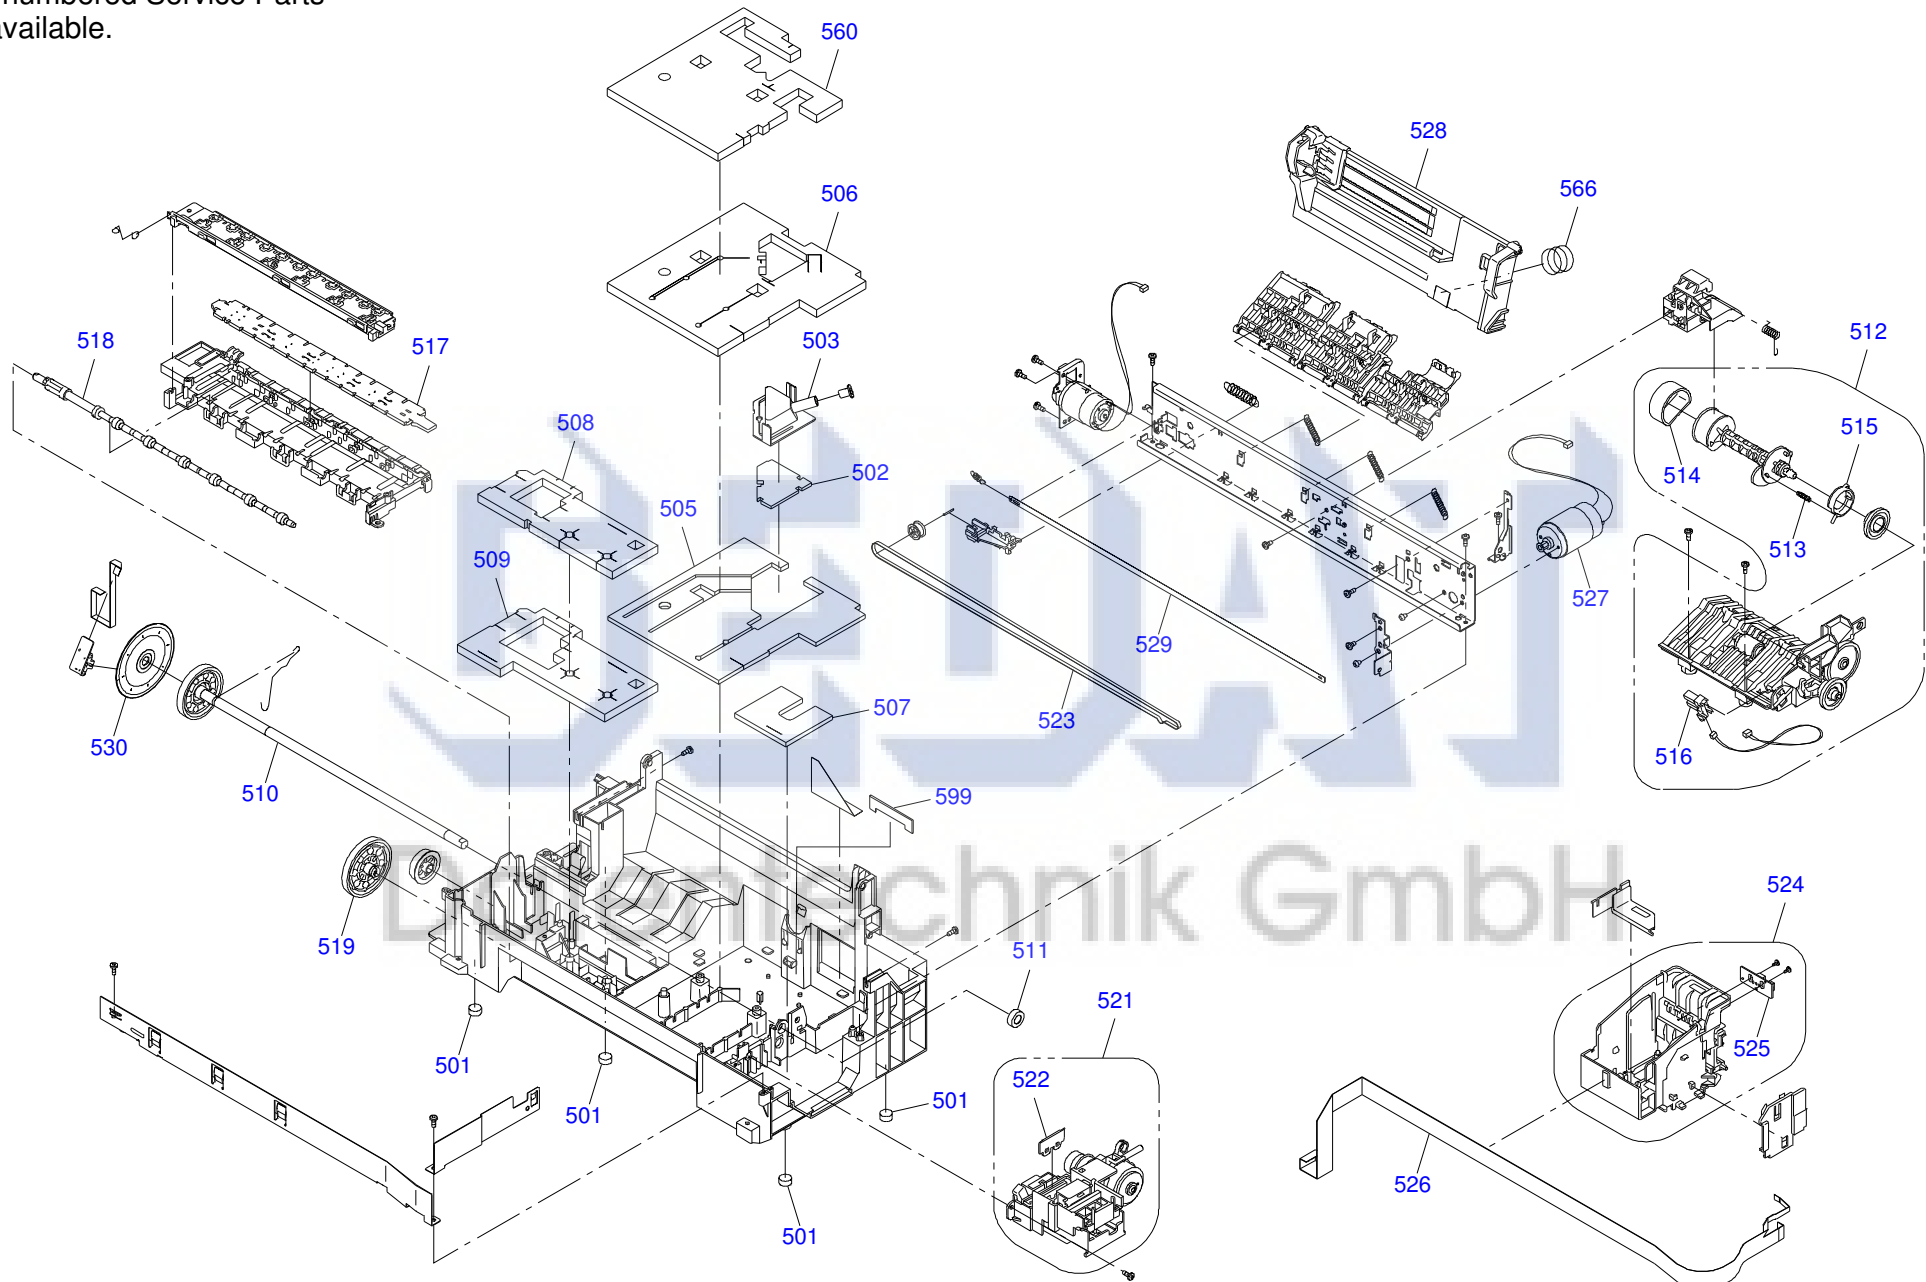

Only numbered Service Parts
are available.

Only numbered Service Parts
are available.

WORK FORCE 310 / 315 / EPSON STYLUS OFFICE TX510FN / TX515FN / BX310FN / EPSON ME OFFICE 650FN

Only numbered Service Parts
are available.

Only numbered Service Parts
are available.

WORK FORCE 310 / EPSON STYLUS OFFICE TX510FN / TX515FN / BX310FN / EPSON ME OFFICE 650FN

No.4

Rev.03 CA49-MECH-013

Only numbered Service Parts
are available.

WORK FORCE 310 / 315 / EPSON STYLUS OFFICE TX510FN / TX515FN / BX310FN / ME OFFICE 650FN