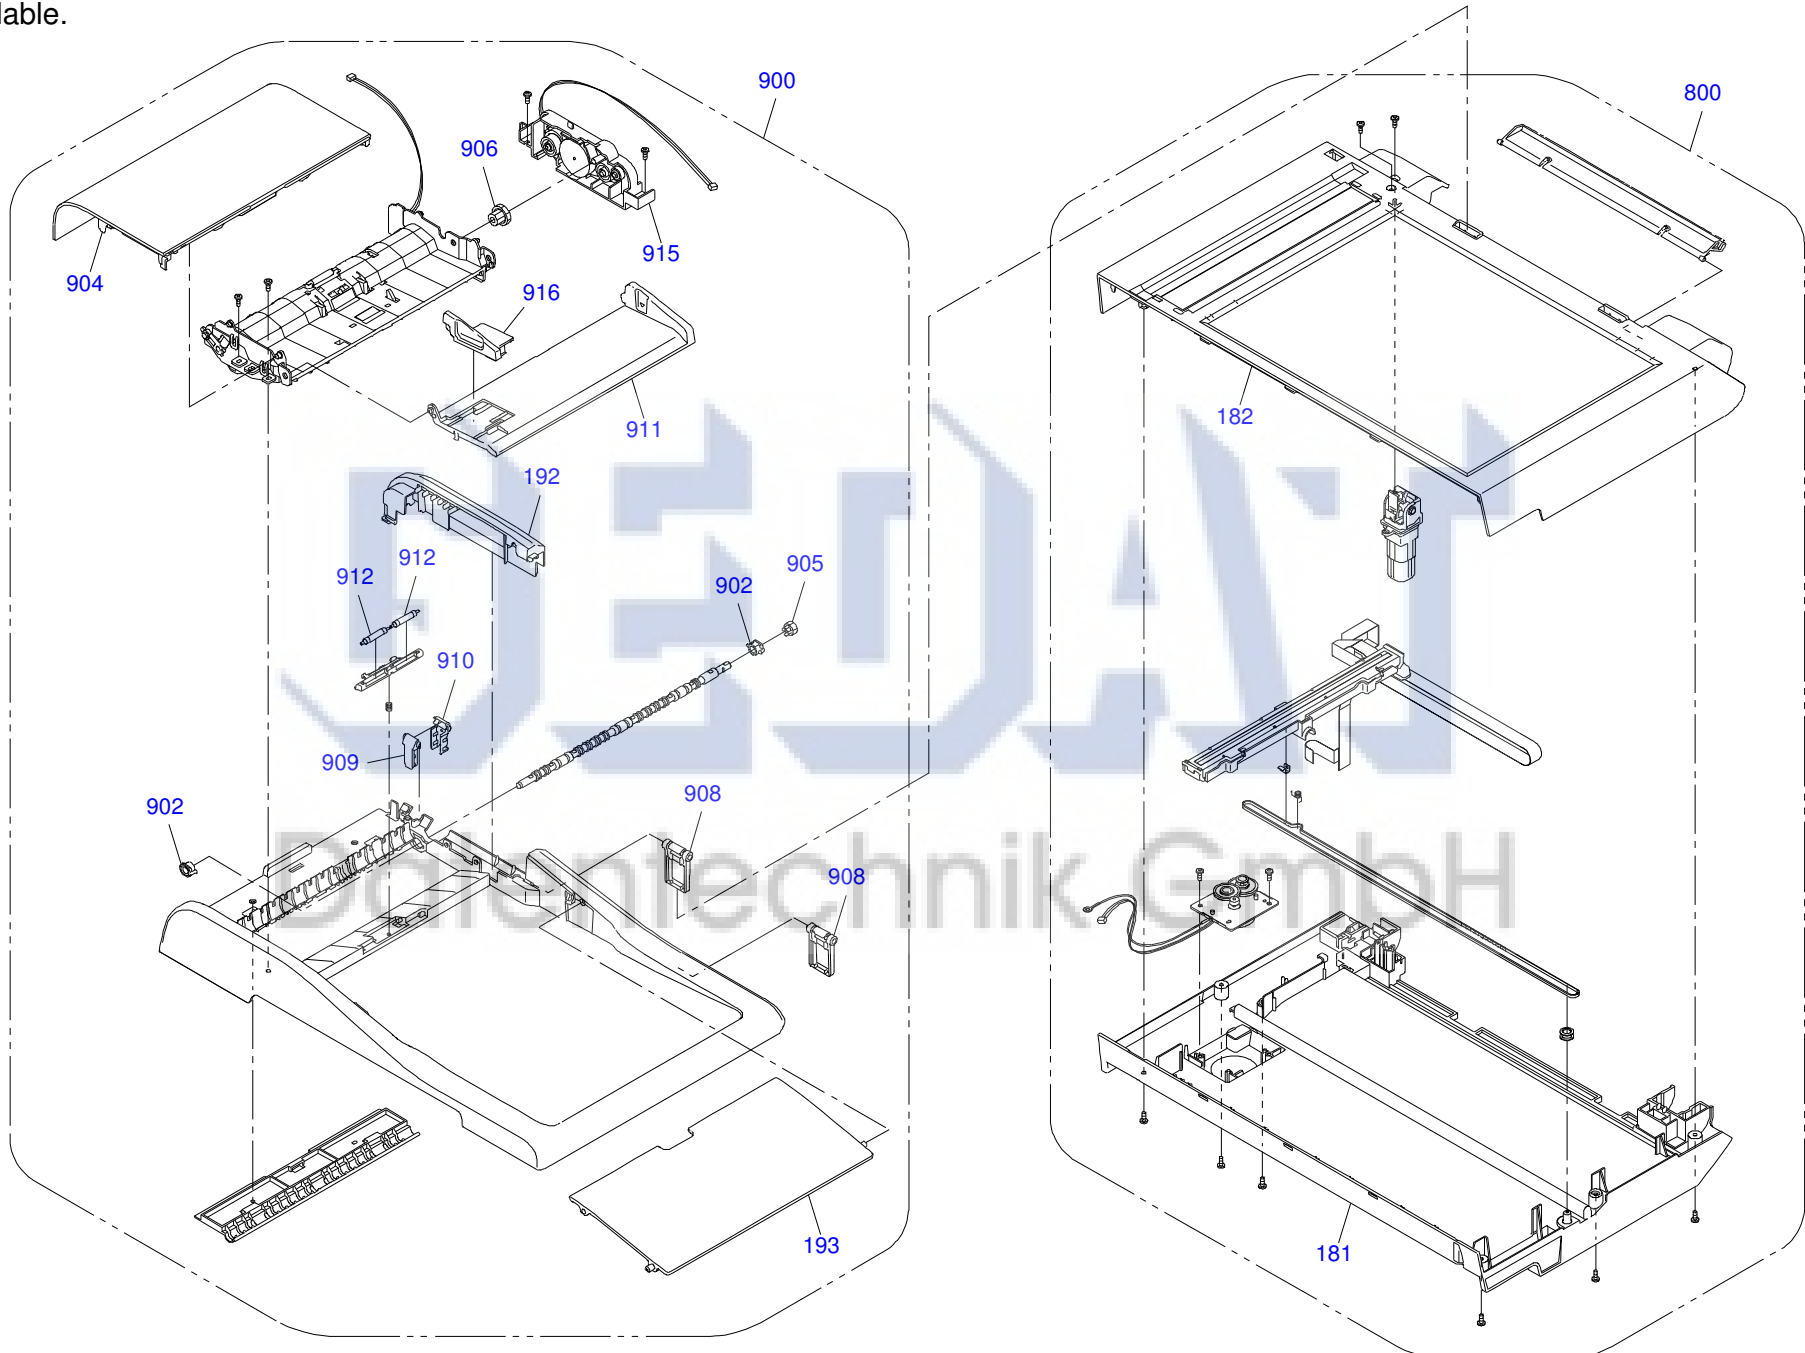

Only numbered Service Parts
are available.

WORK FORCE 310 / 315 / EPSON STYLUS OFFICE TX510FN / TX515FN / BX310FN / ME OFFICE 650FN

No.6

Rev.02 CA49-MECH-032