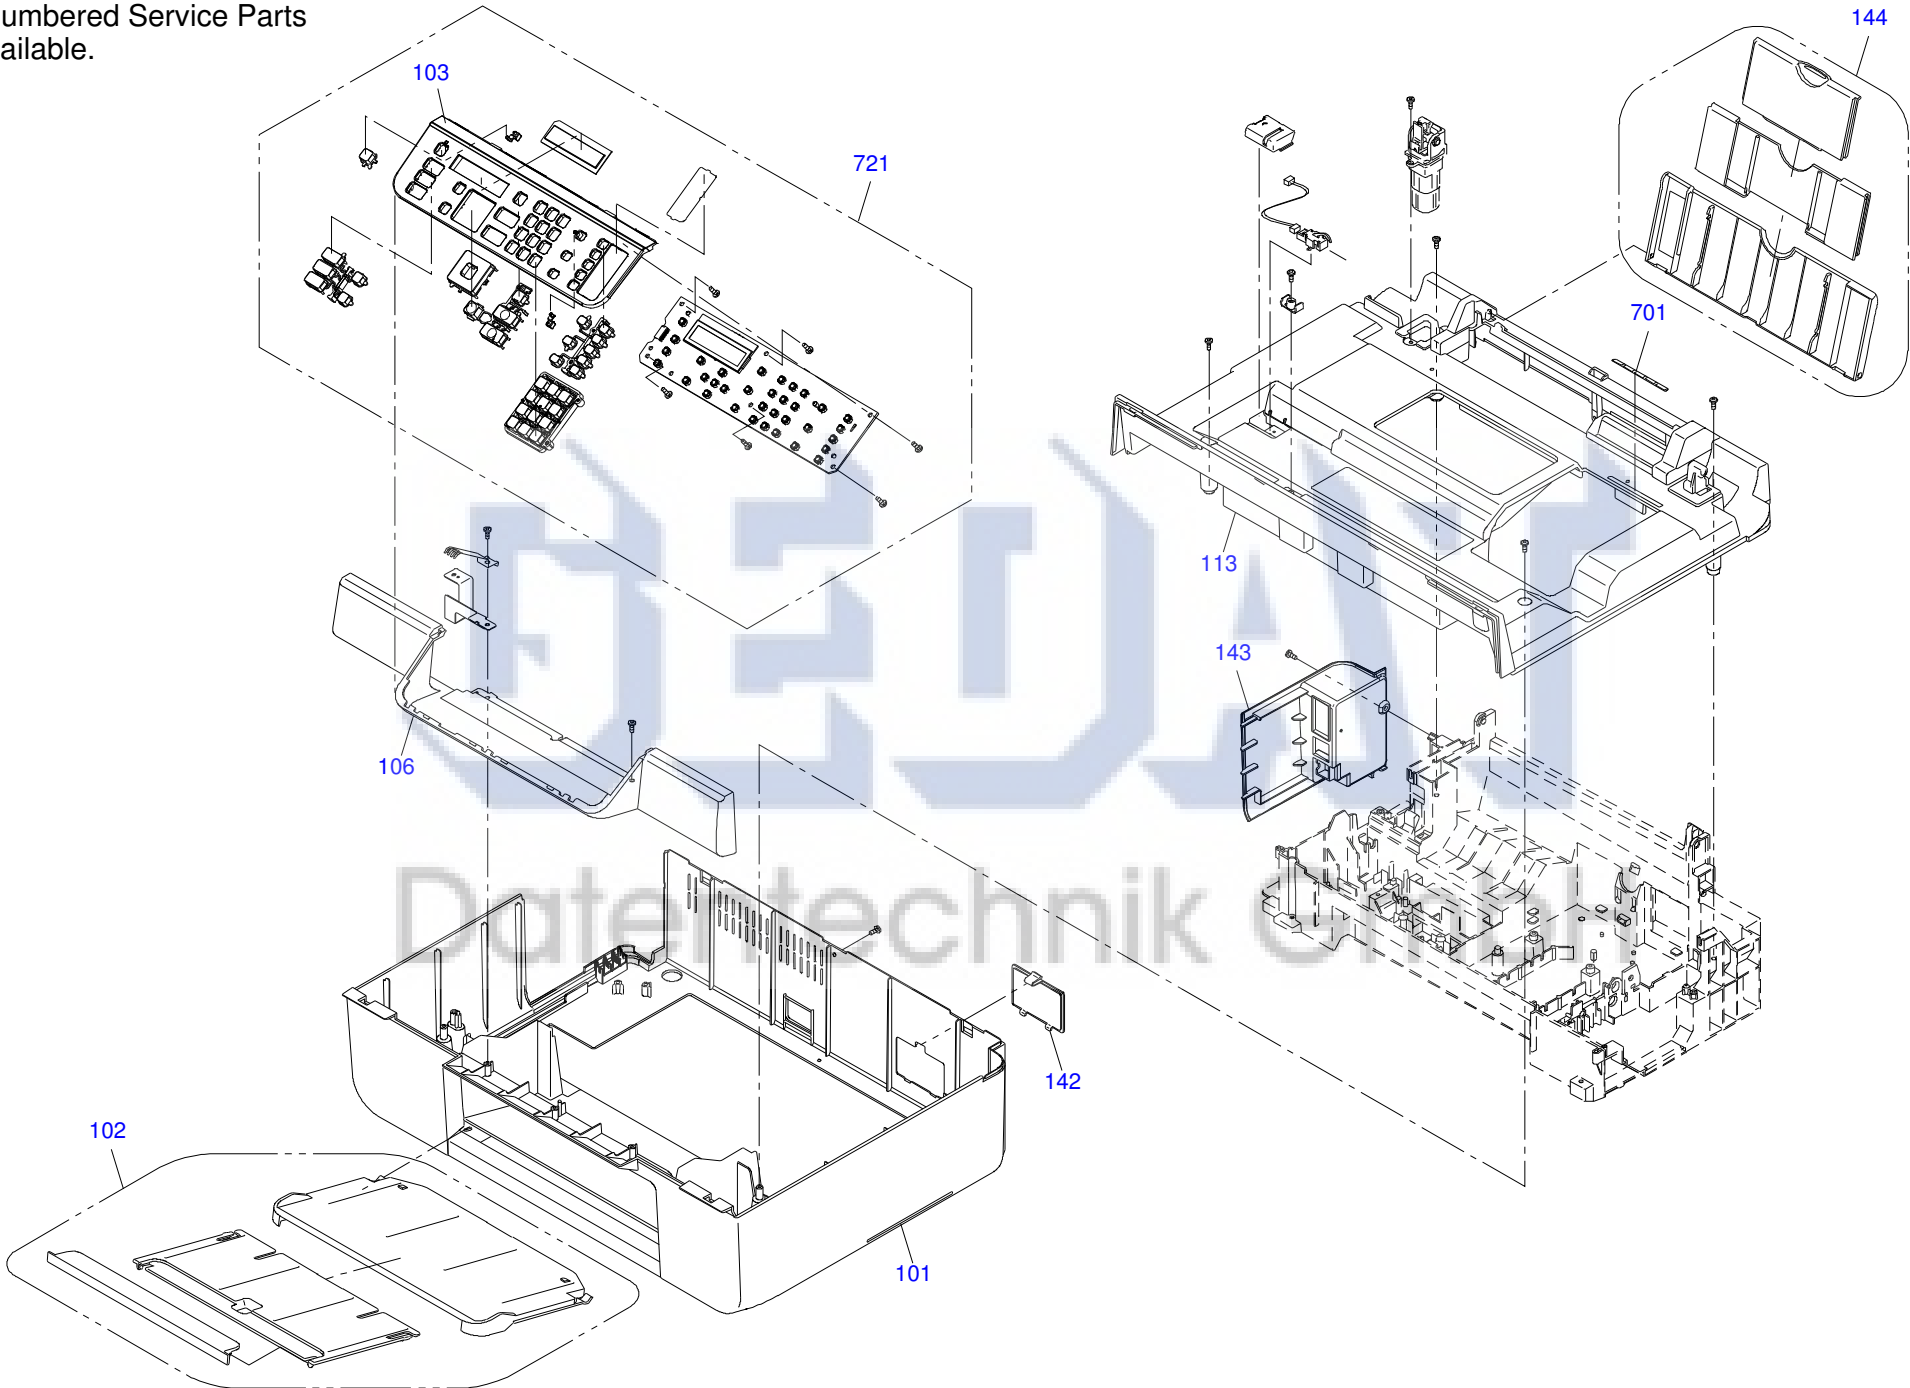

Only numbered Service Parts
are available.

Only numbered Service Parts
are available.

WORK FORCE 310 / 315 / EPSON STYLUS OFFICE TX510FN / TX515FN / BX310FN / EPSON ME OFFICE 650FN

Only numbered Service Parts
are available.

Only numbered Service Parts
are available.

WORK FORCE 310 / EPSON STYLUS OFFICE TX510FN / TX515FN / BX310FN / EPSON ME OFFICE 650FN

No.4

Rev.03 CA49-MECH-013

Only numbered Service Parts
are available.

WORK FORCE 310 / 315 / EPSON STYLUS OFFICE TX510FN / TX515FN / BX310FN / ME OFFICE 650FN