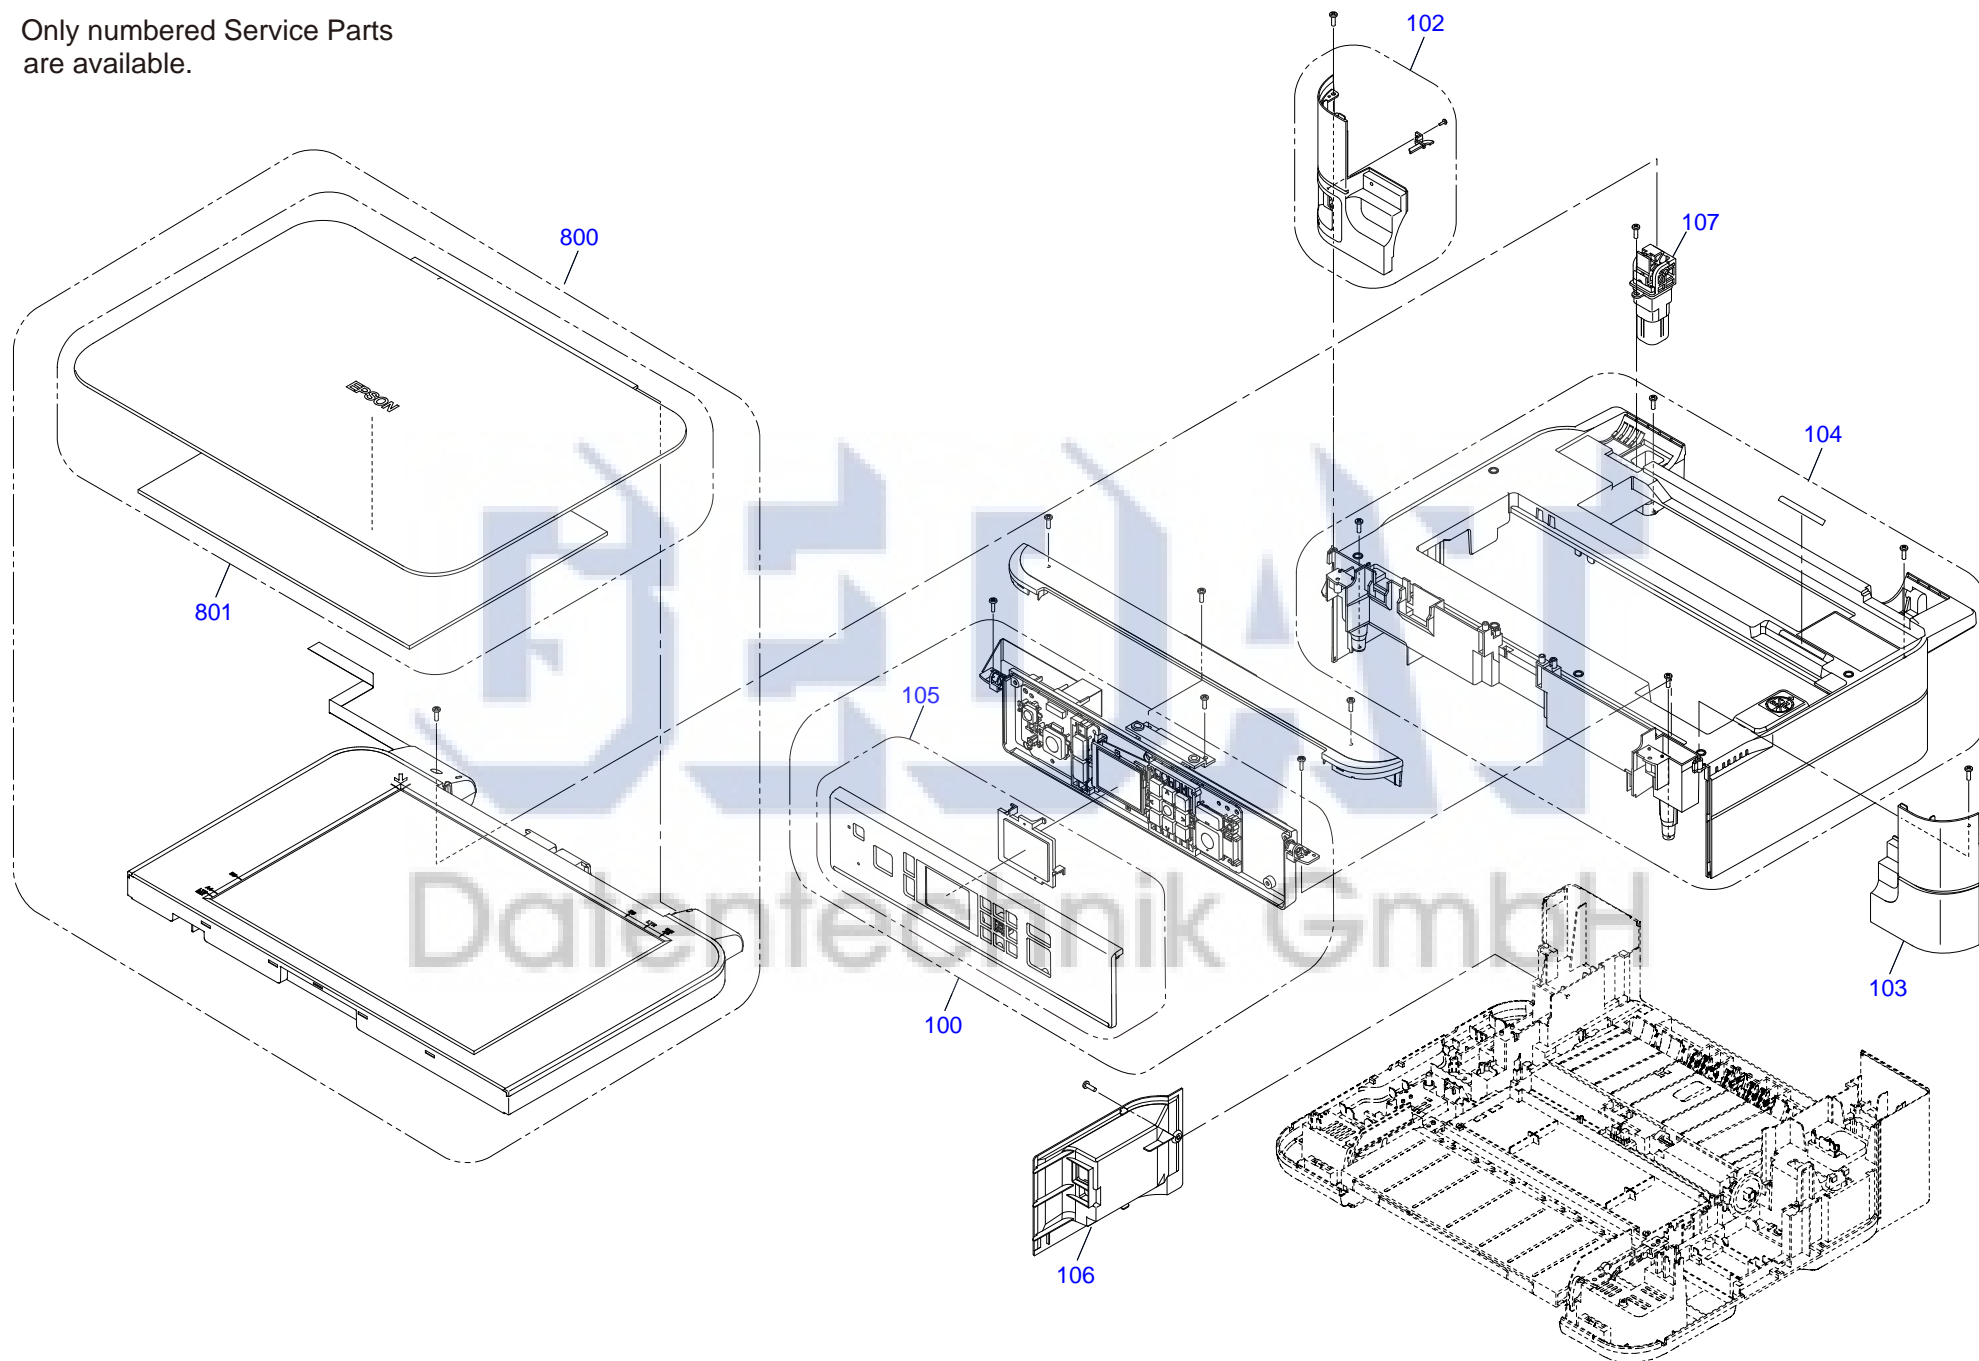

Only numbered Service Parts  
are available.

Datentechnik GmbH

Only numbered Service Parts  
are available.

Epson Stylus SX535WD/ Epson Stylus Office BX535WD/  
Epson Stylus NX530/ Epson Stylus NX635

No.2

Rev.03 CB90-CASE-013

Only numbered Service Parts  
are available.

Only numbered Service Parts are available.

Epson Stylus SX535WD/ Epson Stylus Office BX535WD/  
Epson Stylus NX530/ Epson Stylus NX635/ PX-504A

No.4

Rev.04 CB90-MECH-014