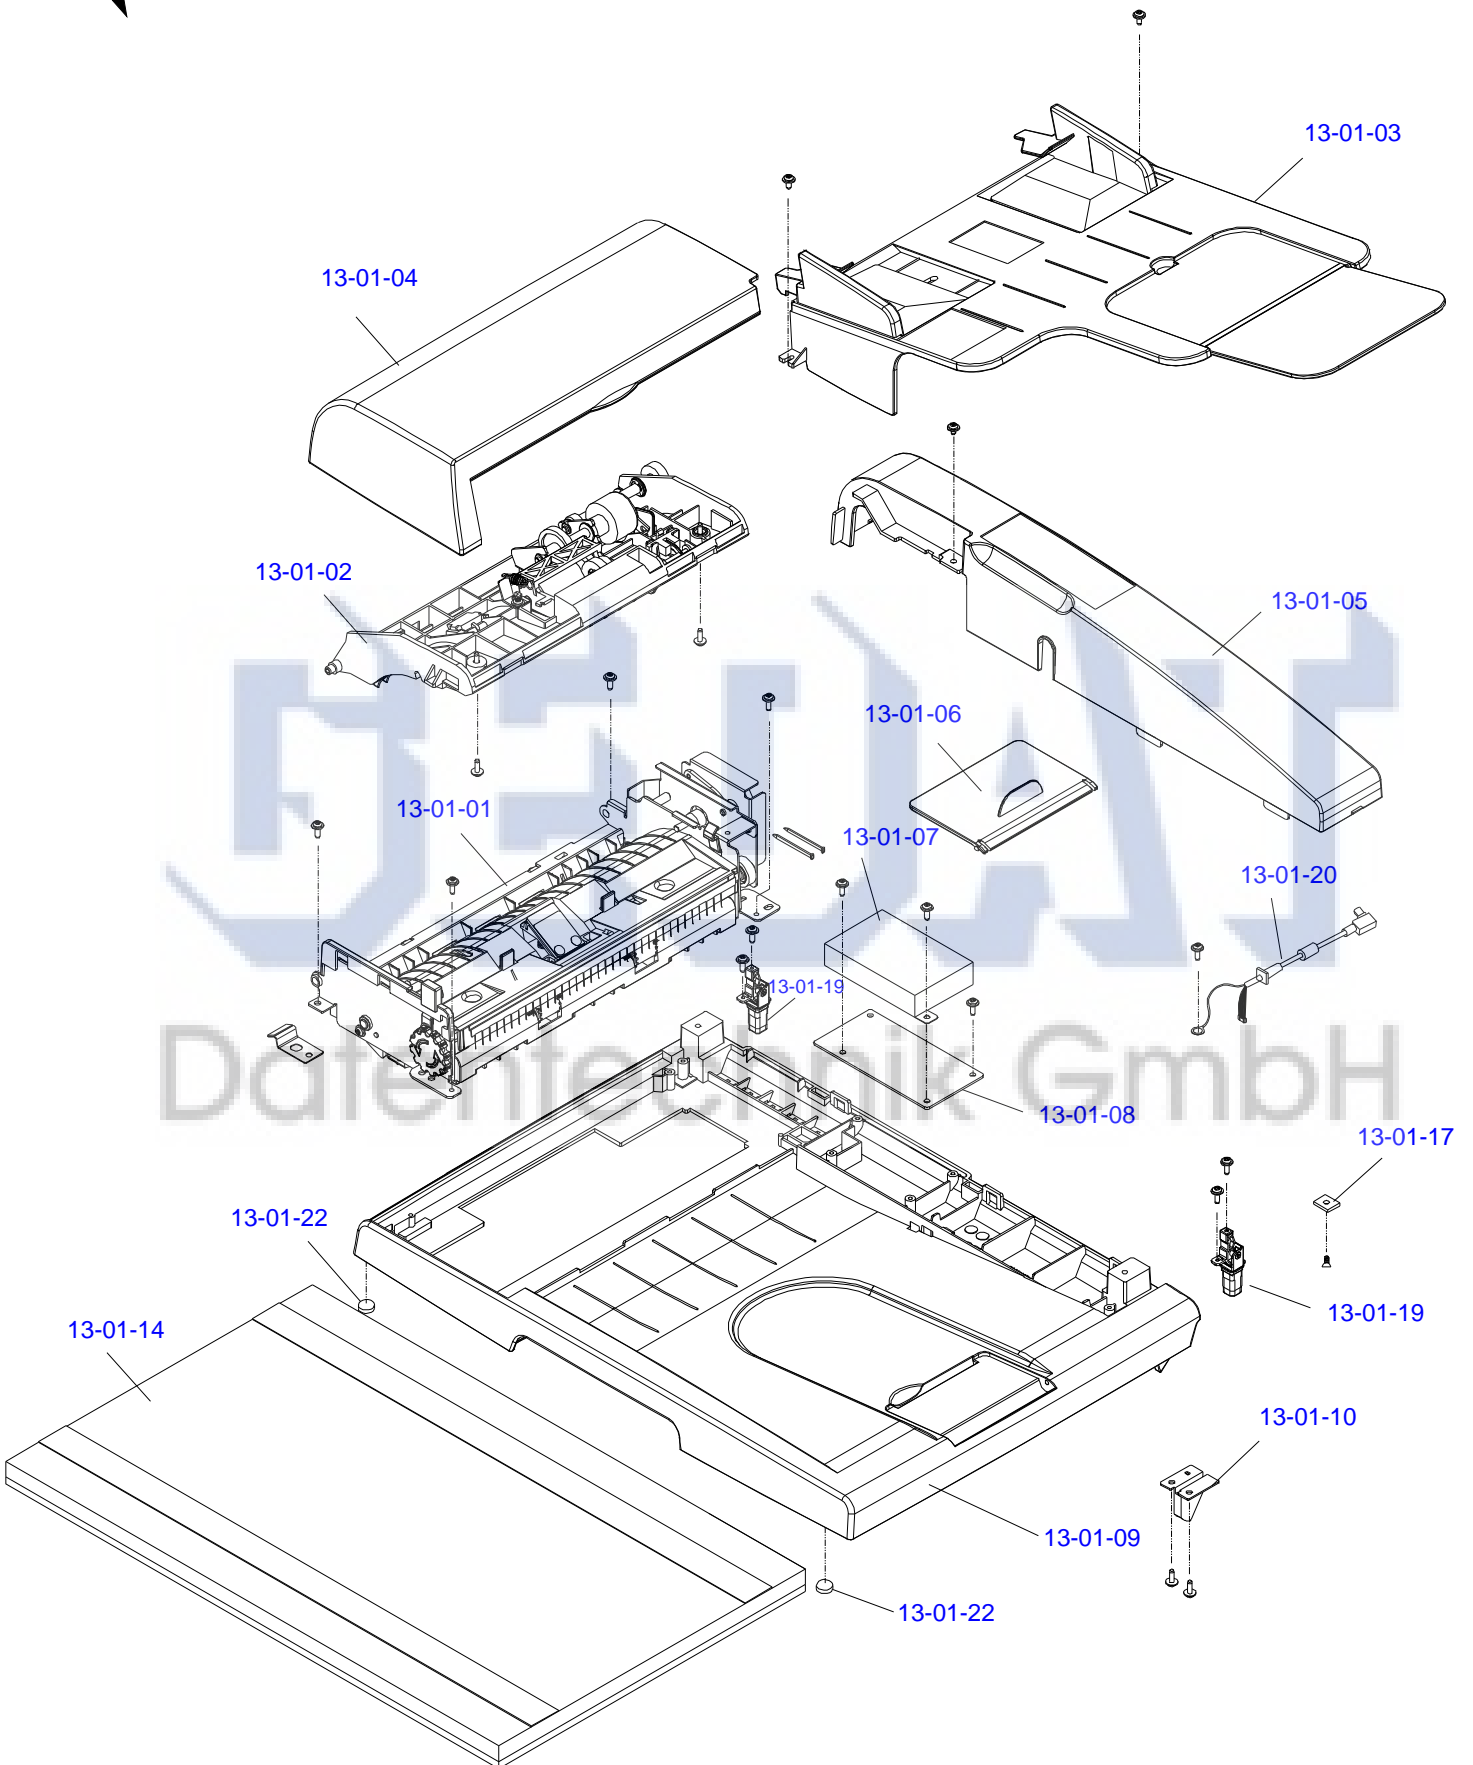

# C680-CASE-011ADF

Only numbered Service Parts are available.

13-01-23 (All this page)

Leg\_005\_031RA

Leg\_005\_013RC

05-02-01 (All this page)

Leg\_Sec005\_004EB

Leg\_Sec005\_005RA

18-01-29 (All this page)

Leg\_Sec005\_007RB

10-01-01

Only numbered Service Parts are available.

Leg\_005\_010RA

Leg\_005\_011RA

Leg\_Sec005\_012RA