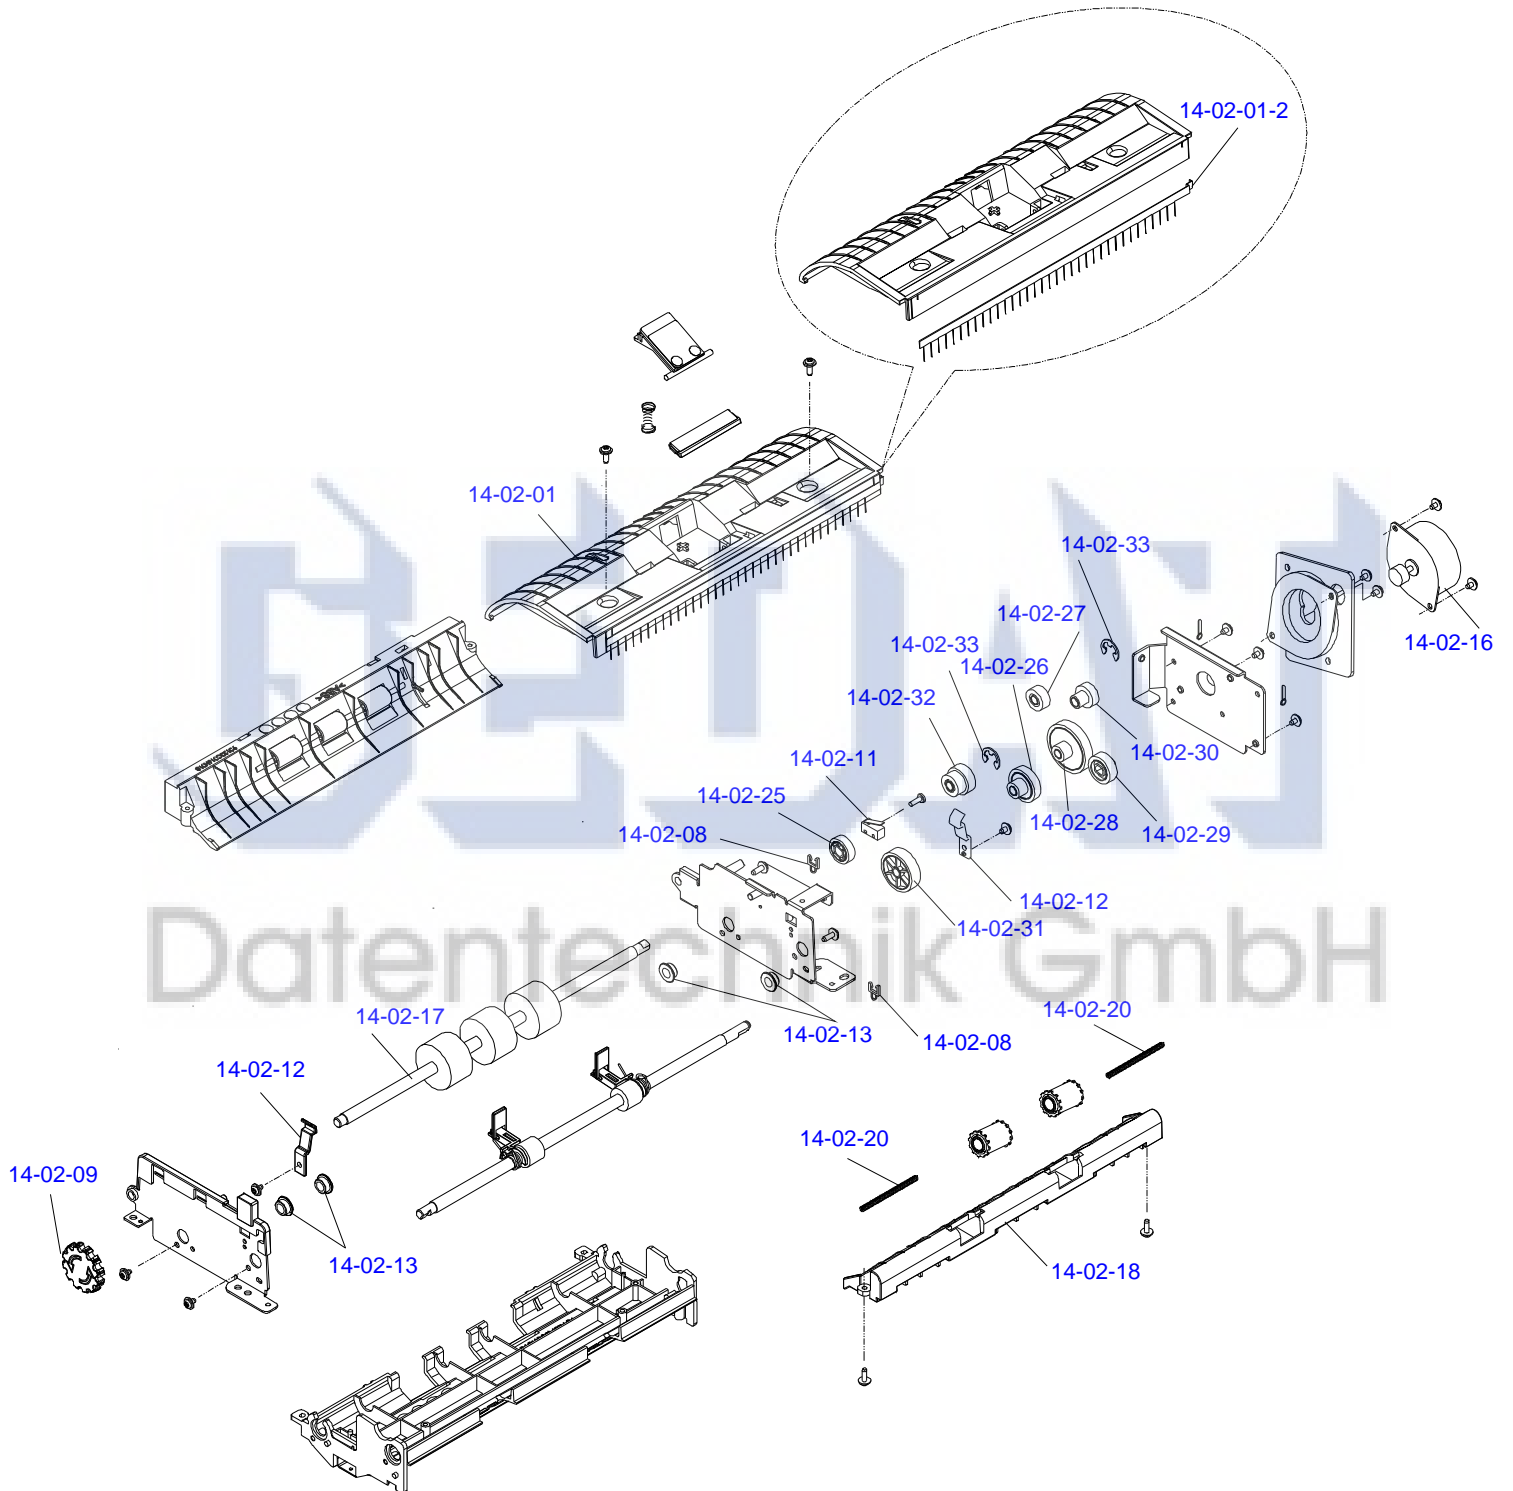

# C680-CASE-011ADF

Only numbered Service Parts are available.

13-01-23 (All this page)

Leg\_005\_031RA

Leg\_005\_013RC

05-02-01 (All this page)

Leg\_Sec005\_004EB

Leg\_Sec005\_005RA

18-01-29 (All this page)

Leg\_Sec005\_007RB

10-01-01

Only numbered Service Parts are available.

Leg\_005\_010RA

Leg\_005\_011RA

Leg\_Sec005\_012RA