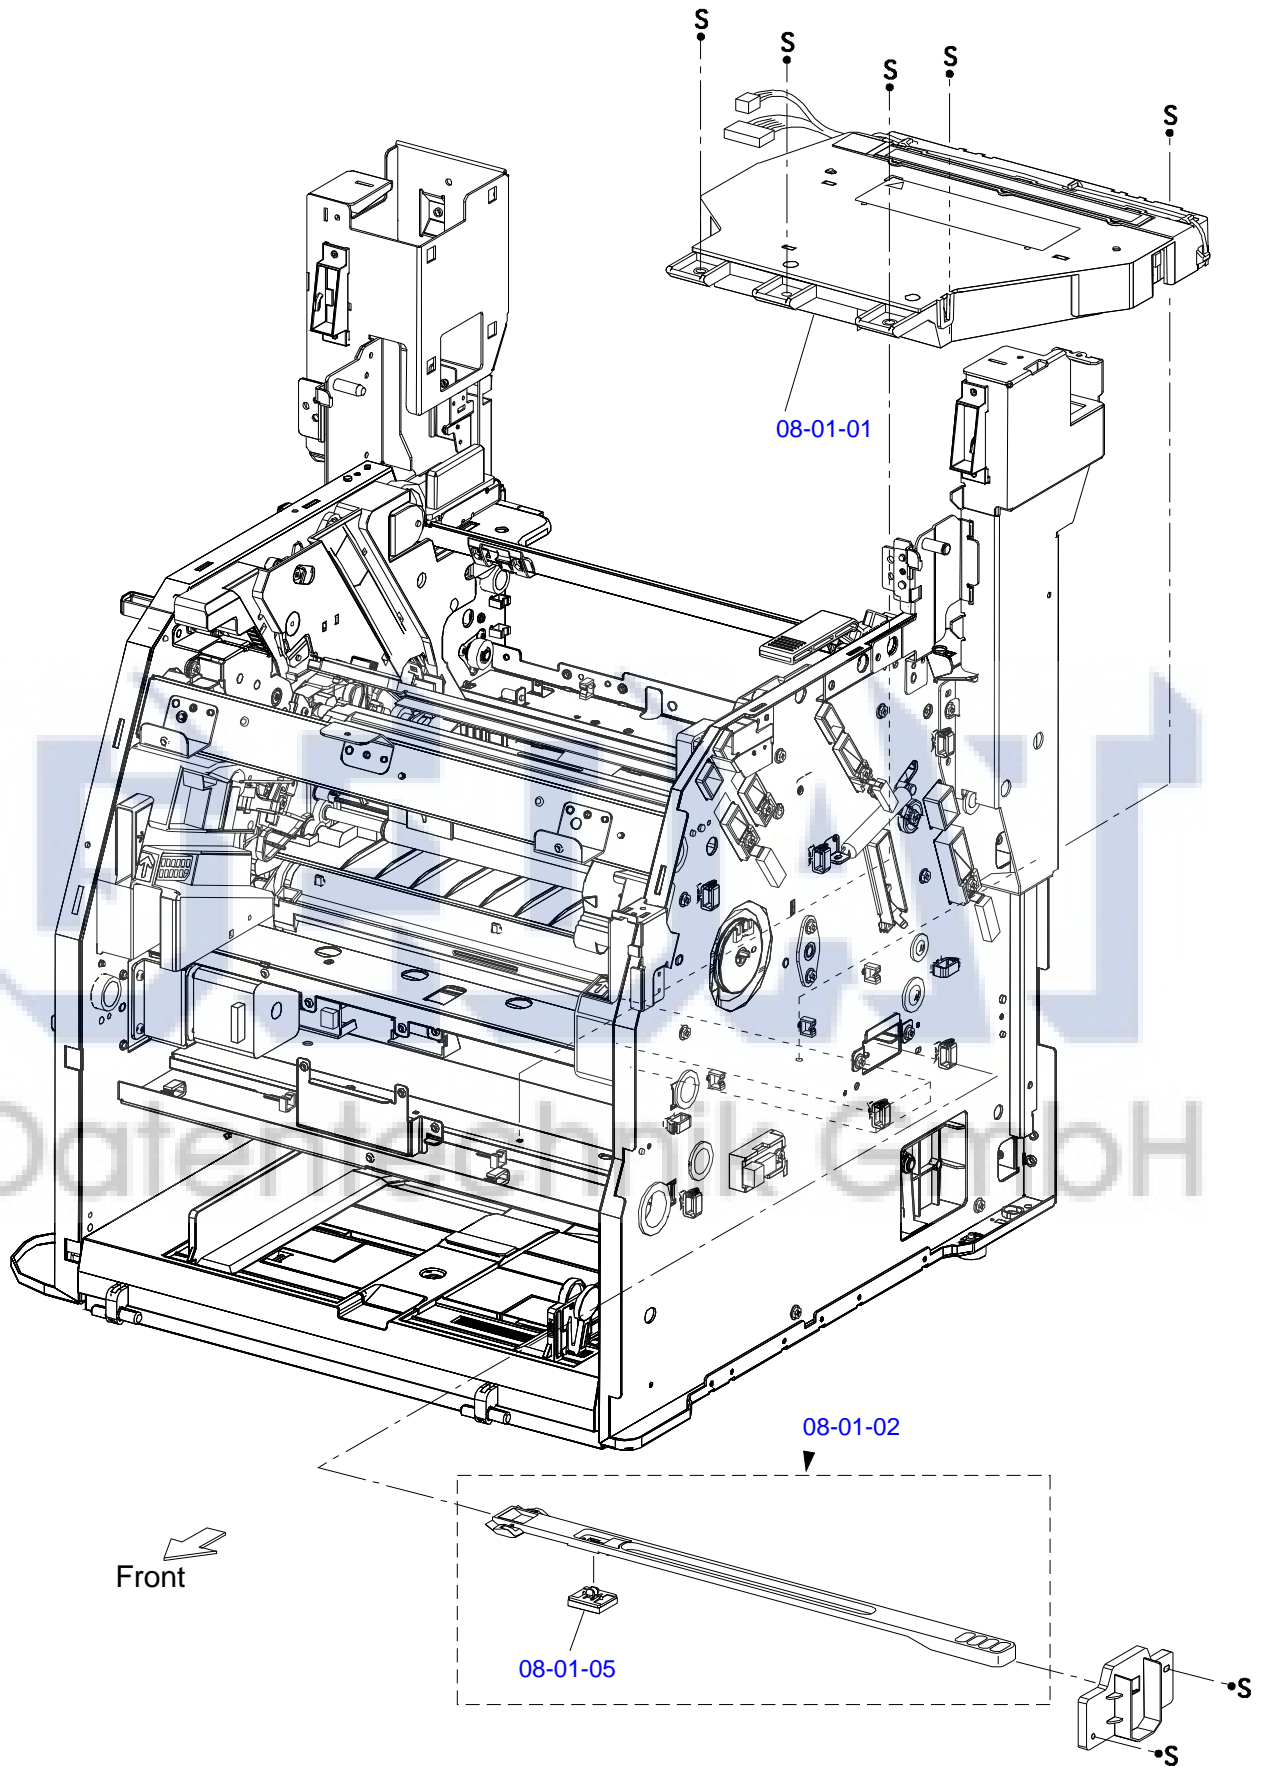

# C680-CASE-011ADF

Only numbered Service Parts are available.

13-01-23 (All this page)

Leg\_005\_031RA

Leg\_005\_013RC

05-02-01 (All this page)

Leg\_Sec005\_004EB

Leg\_Sec005\_005RA

18-01-29 (All this page)

Leg\_Sec005\_007RB

10-01-01

Only numbered Service Parts are available.

Leg\_005\_010RA

Leg\_005\_011RA

Leg\_Sec005\_012RA