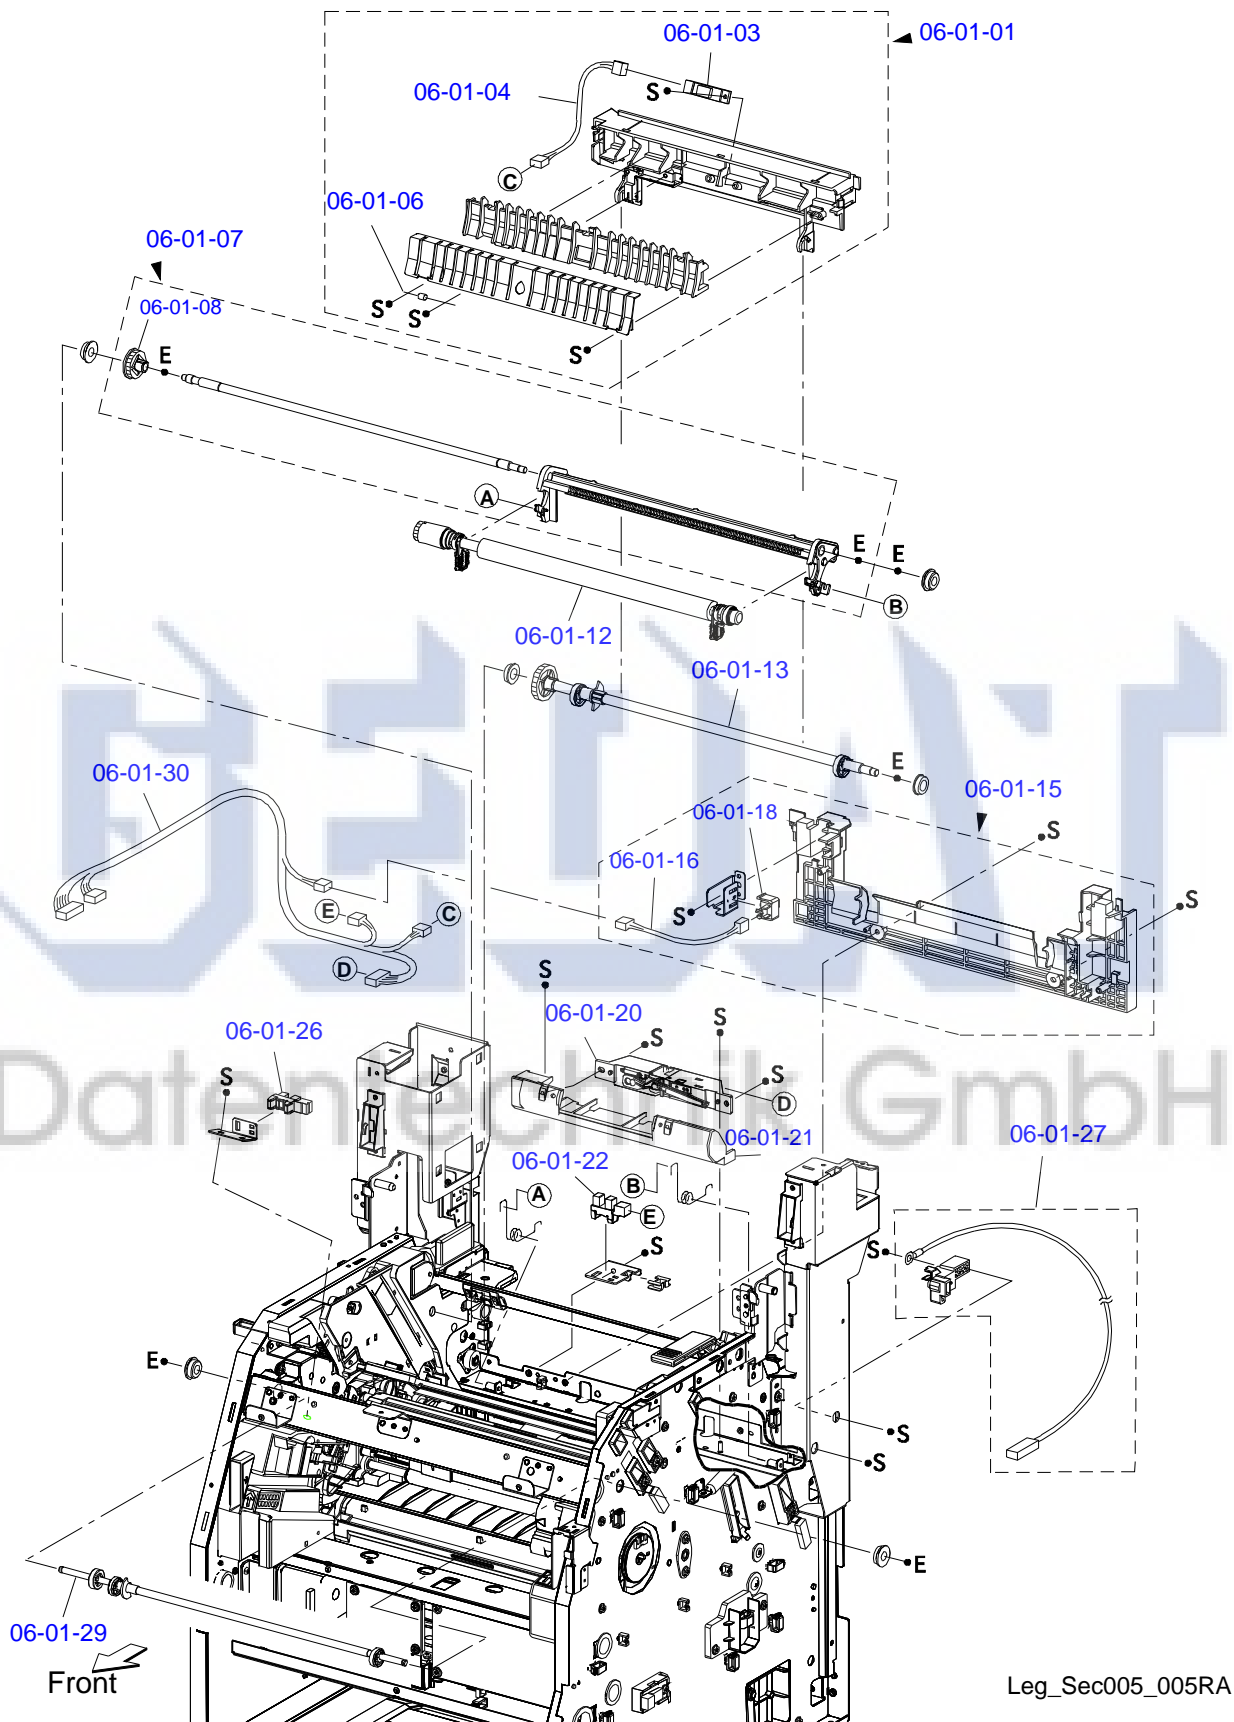

# C680-CASE-011ADF

Only numbered Service Parts are available.

13-01-23 (All this page)

Leg\_005\_031RA

Leg\_005\_013RC

05-02-01 (All this page)

Leg\_Sec005\_004EB

Leg\_Sec005\_005RA

18-01-29 (All this page)

Leg\_Sec005\_007RB

10-01-01

Only numbered Service Parts are available.

Leg\_005\_010RA

Leg\_005\_011RA

Leg\_Sec005\_012RA