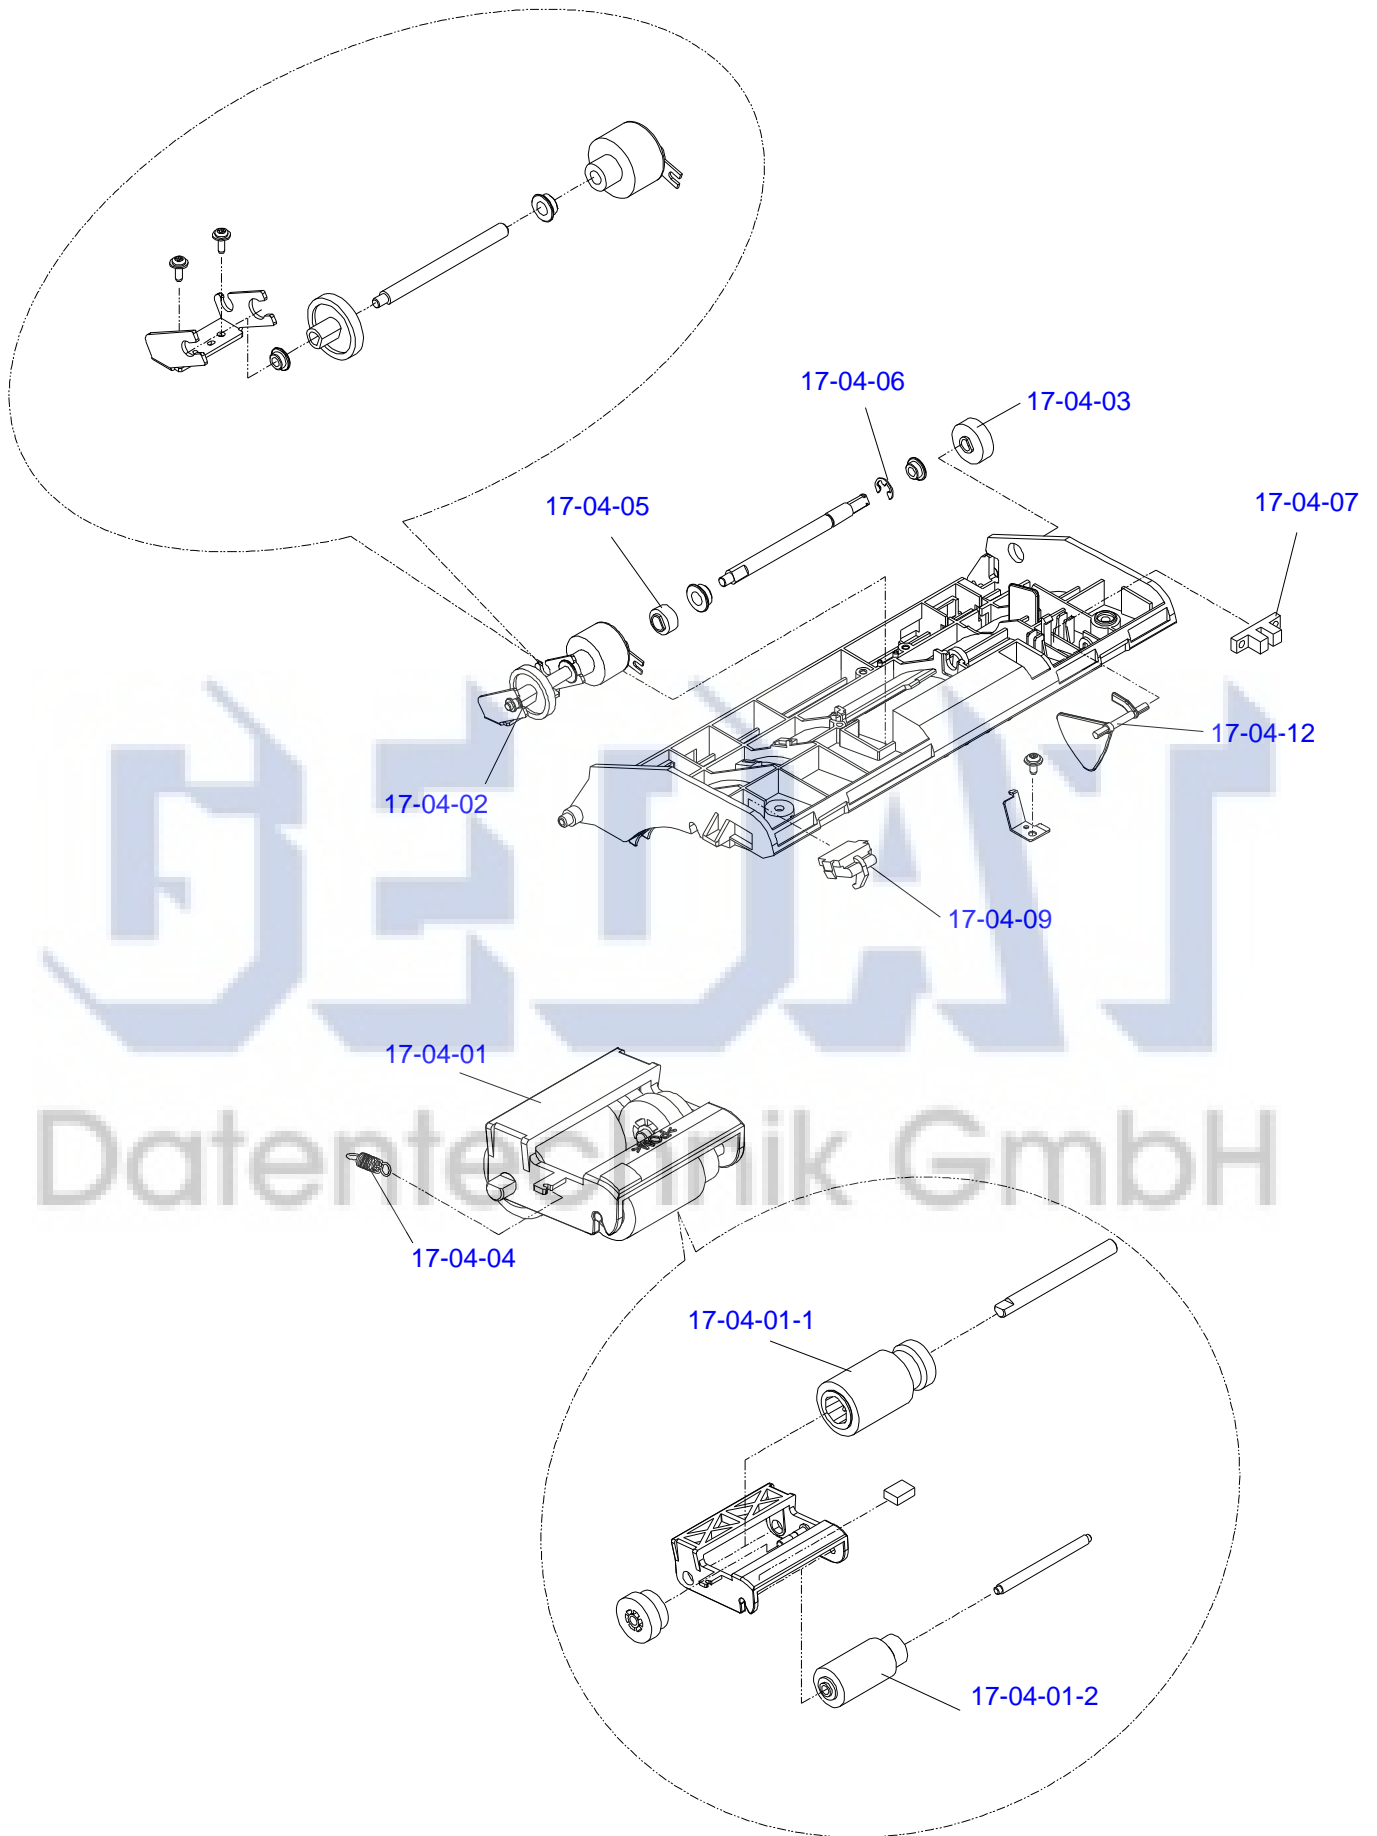

# C680-CASE-011ADF

Only numbered Service Parts are available.

13-01-23 (All this page)

Leg\_005\_031RA

Leg\_005\_013RC

05-02-01 (All this page)

Leg\_Sec005\_004EB

Leg\_Sec005\_005RA

18-01-29 (All this page)

Leg\_Sec005\_007RB

10-01-01

Only numbered Service Parts are available.

Leg\_005\_010RA

Leg\_005\_011RA

Leg\_Sec005\_012RA