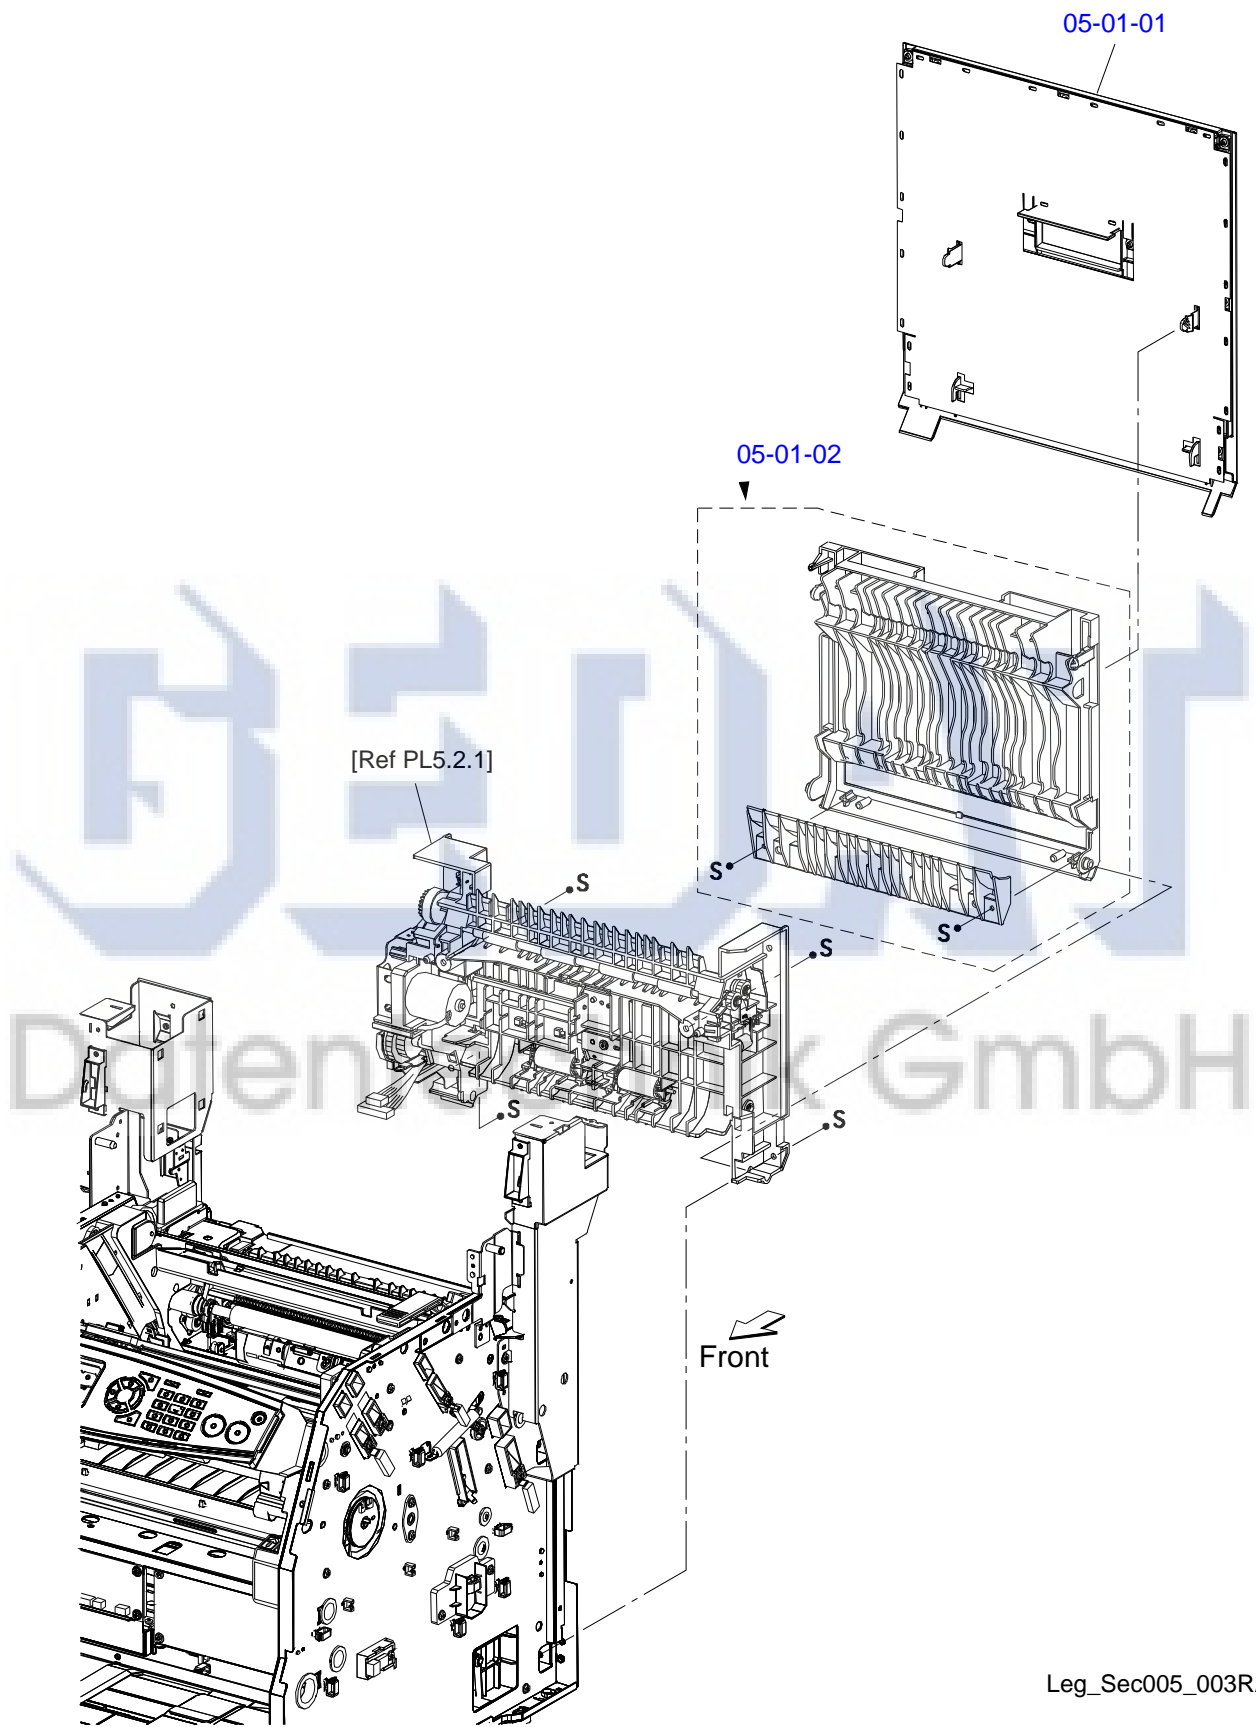

# C680-CASE-011ADF

Only numbered Service Parts are available.

13-01-23 (All this page)

Leg\_005\_031RA

Leg\_005\_013RC

05-02-01 (All this page)

Leg\_Sec005\_004EB

Leg\_Sec005\_005RA

18-01-29 (All this page)

Leg\_Sec005\_007RB

10-01-01

Only numbered Service Parts are available.

Leg\_005\_010RA

Leg\_005\_011RA

Leg\_Sec005\_012RA